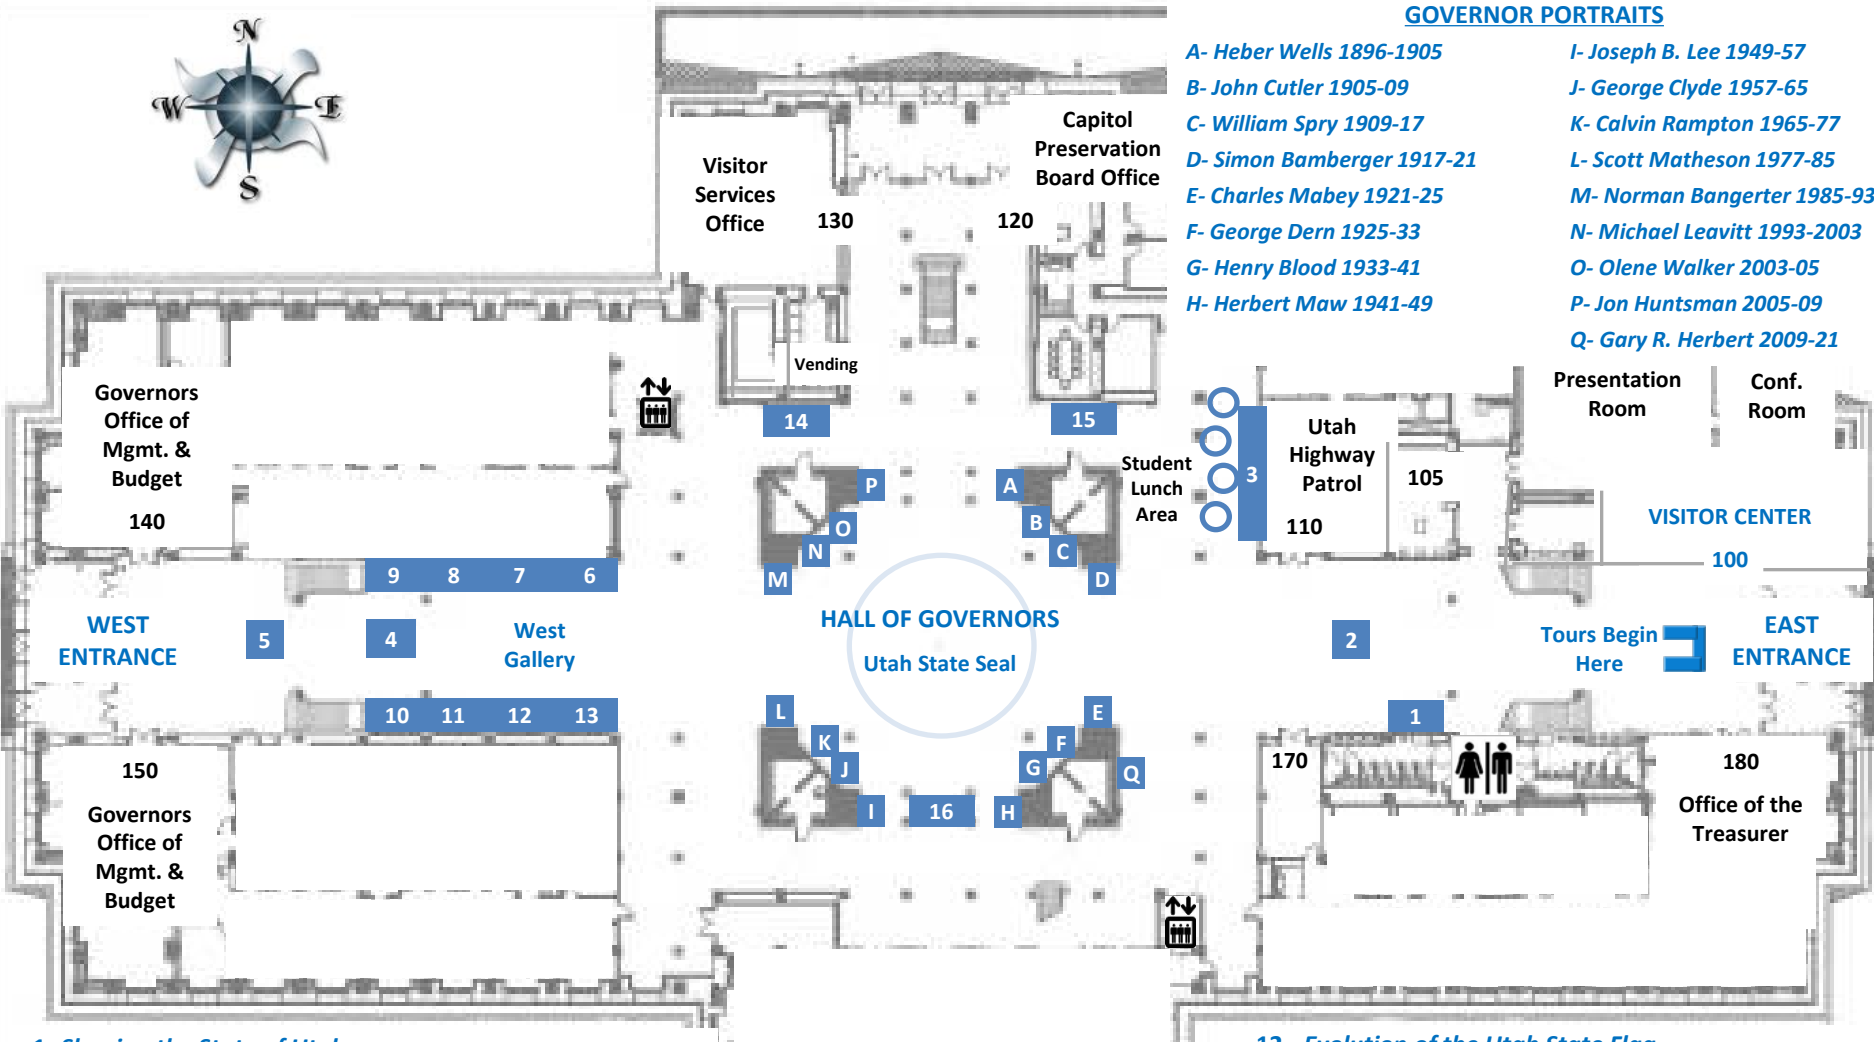

Capitol 1st Floor Exhibits, Artwork

GOVERNOR PORTRAITS

A- Heber Wells 1896-1905

B- John Cutler 1905-09

C- William Spry 1909-17

D- Simon Bamberger 1917-21

E- Charles Mabey 1921-25

F- George Dern 1925-33