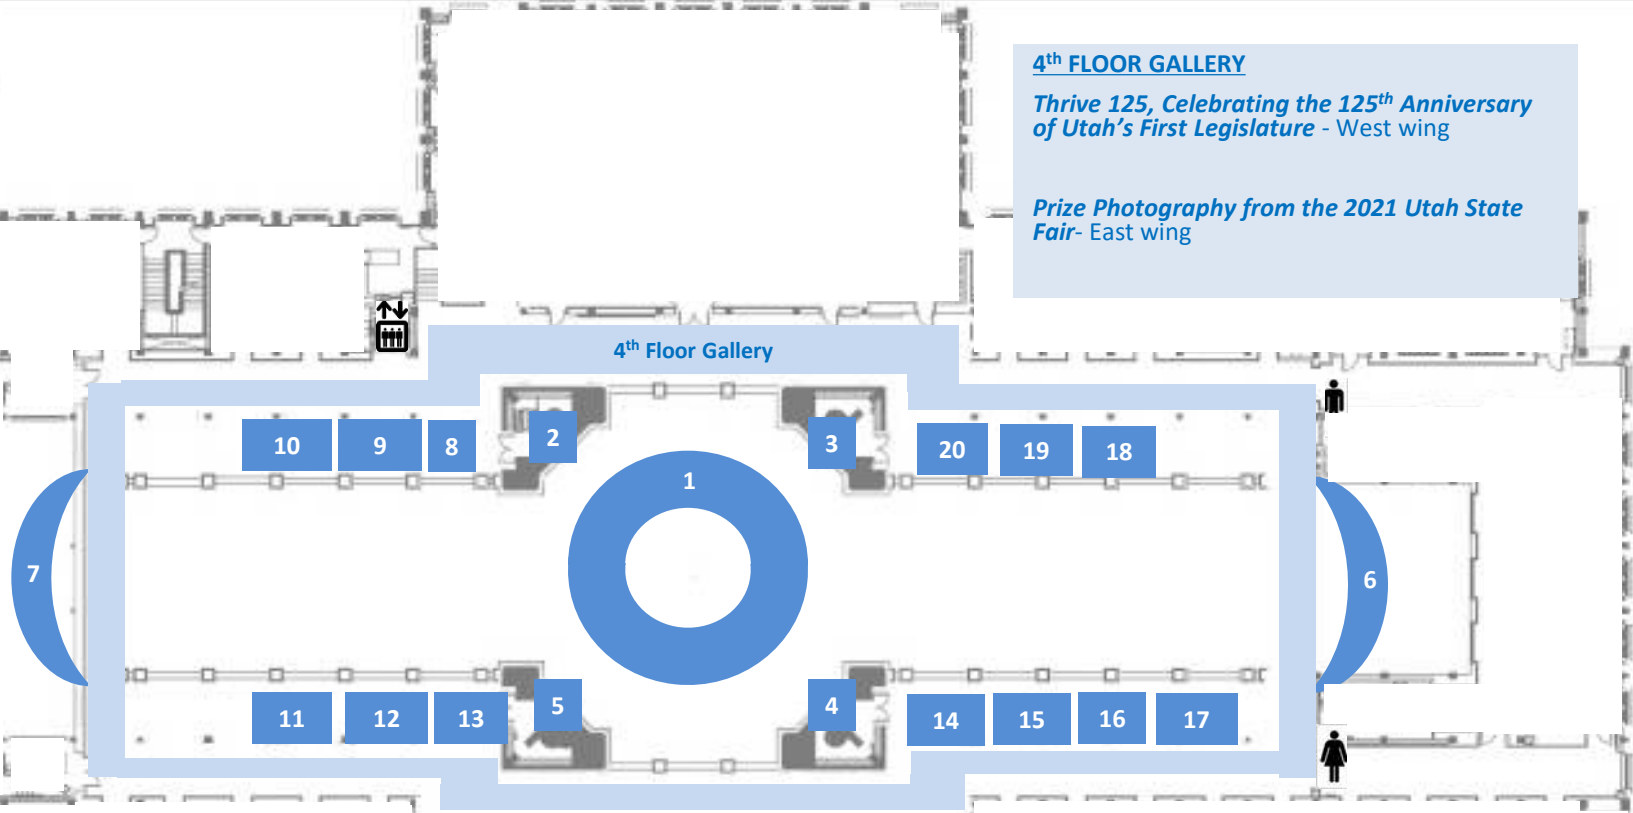

Capitol 4th Floor Exhibits, Artwork Rotunda Murals

4th FLOOR GALLERY

Thrive 125, Celebrating the 125th Anniversary of Utah's First Legislature - West wing

Prize Photography from the 2021 Utah State Fair- East wing

1- CYCLORAMA— by Lee Greene Richards

Naming of Ensign Peak

Social Gathering in the Old Bowery

Gulls Save the Wheat Fields

Driving the Golden Spike

Advent of irrigation by Pioneers

Peace with the Indians

Pony Express and the Stagecoach

General Connor Inaugurates Mining

PENDENTIVES— by Lee Greene Richards

2- Fremont First Sees Great Salt Lake 1843

3- Peter Skene Ogden at Ogden River 1828

4- Brigham Young and Pioneers Entering the Valley

5- Father Escalante Discovers Utah Lake 1776

LUNETTES— by Girard Hale, Gilbert White

6- Reclaiming the Desert by Irrigation

7- The Arrival of the Pioneers in the Great Salt Lake Valley in 1847

8- Simon Bamberger- T. Knaphus

9- Thrive 125 - artifacts

10- Emmeline B. Wells- C. Dallin

11- Maurice Warshaw- A. Fairbanks

12- Thrive 125 - artifacts

13- David Abbott (AB) Jenkins- J. Andersen

14- Philo T. Farnsworth- J. Avati

15- Artifacts from Early Capitol History

16- Chief John Duncan- M. Malin

17- Unca Sam- M. Malin

18- Brigadier General Richard Whitehead Young— M. Cummings

19- Mary Holiday Black: Master Diné Basket Weaver

20- Abraham Lincoln- G. Riswold